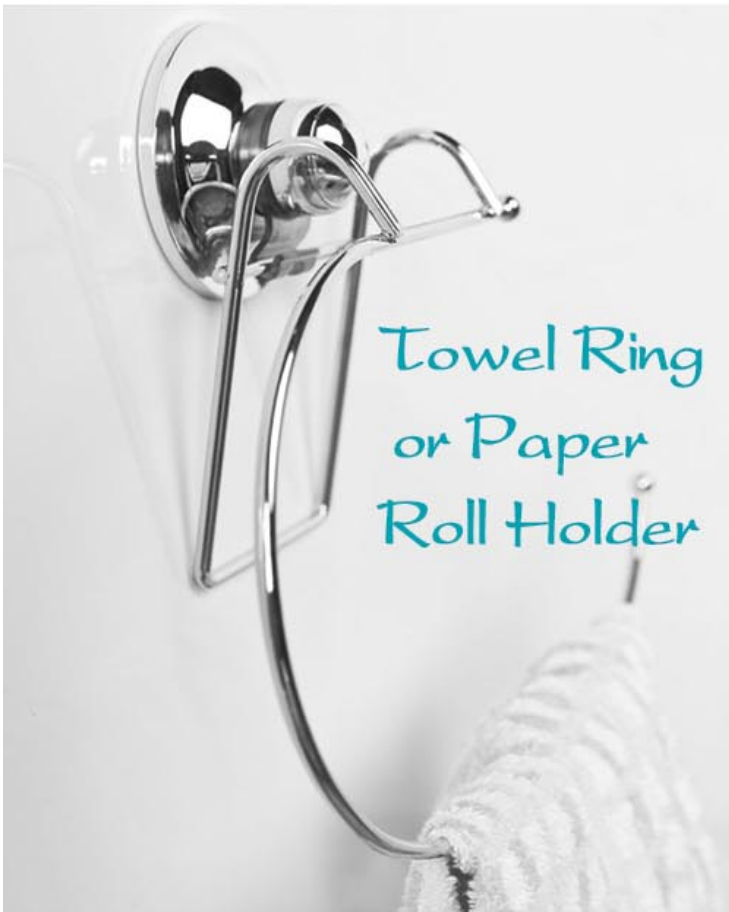

Suction Accessories
® Electro-polish &
Chrome Plated Series

Change Your Mind
Change Your Life

Easy to install
No tools required
No Drilling required
No Screwing required

Soap Holder

GJ-2020 Chrome Plated
GJ-2044 Stainless Steel

Towel Ring
or Paper
Roll Holder

GJ-2021 Chrome Plated
GJ-2045 Stainless Steel

Double Hooks

GJ-2022 Chrome Plated
GJ-2046 Stainless Steel

Six Hooks

GJ-2023 Chrome Plated
GJ-2047 Stainless Steel

GJ-2024 Chrome Plated
GJ-2048 Stainless Steel