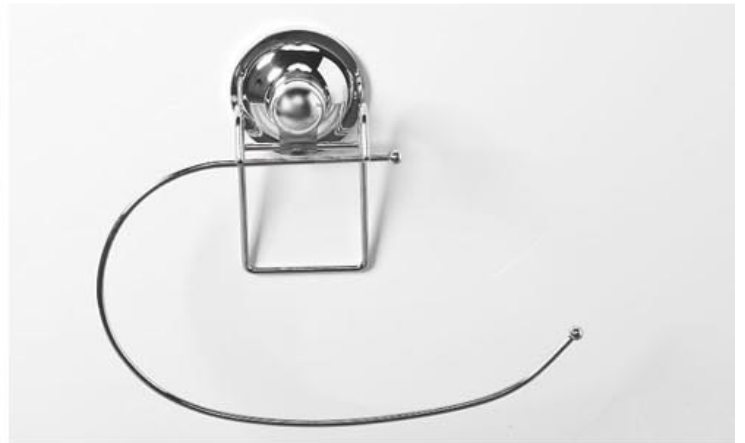

Suction Accessories
® Electro-polish &
Chrome Plated Series

Change Your Mind
Change Your Life

Easy to install
No tools required
No Drilling required
No Screwing required

Soap Holder

GJ-2020 Chrome Plated
GJ-2044 Stainless Steel

Towel Ring
or Paper
Roll Holder

GJ-2021 Chrome Plated
GJ-2045 Stainless Steel

Double Hooks

GJ-2022 Chrome Plated
GJ-2046 Stainless Steel

Six Hooks

GJ-2023 Chrome Plated
GJ-2047 Stainless Steel

GJ-2024 Chrome Plated
GJ-2048 Stainless Steel

Hair Drier Holder

Book Rack

GJ-2025 Chrome Plated
GJ-2049 Stainless Steel

GJ-2026 Chrome Plated
GJ-2050 Stainless Steel

1 Tier Shelf

2 Tier Shelf

GJ-2027 Chrome Plated
GJ-2051 Stainless Steel

1 Tier Corner Basket

GJ-2028 Chrome Plated
GJ-2052 Stainless Steel

2 Tier Small
Corner Basket

GJ-2029 Chrome Plated
GJ-2053 Stainless Steel